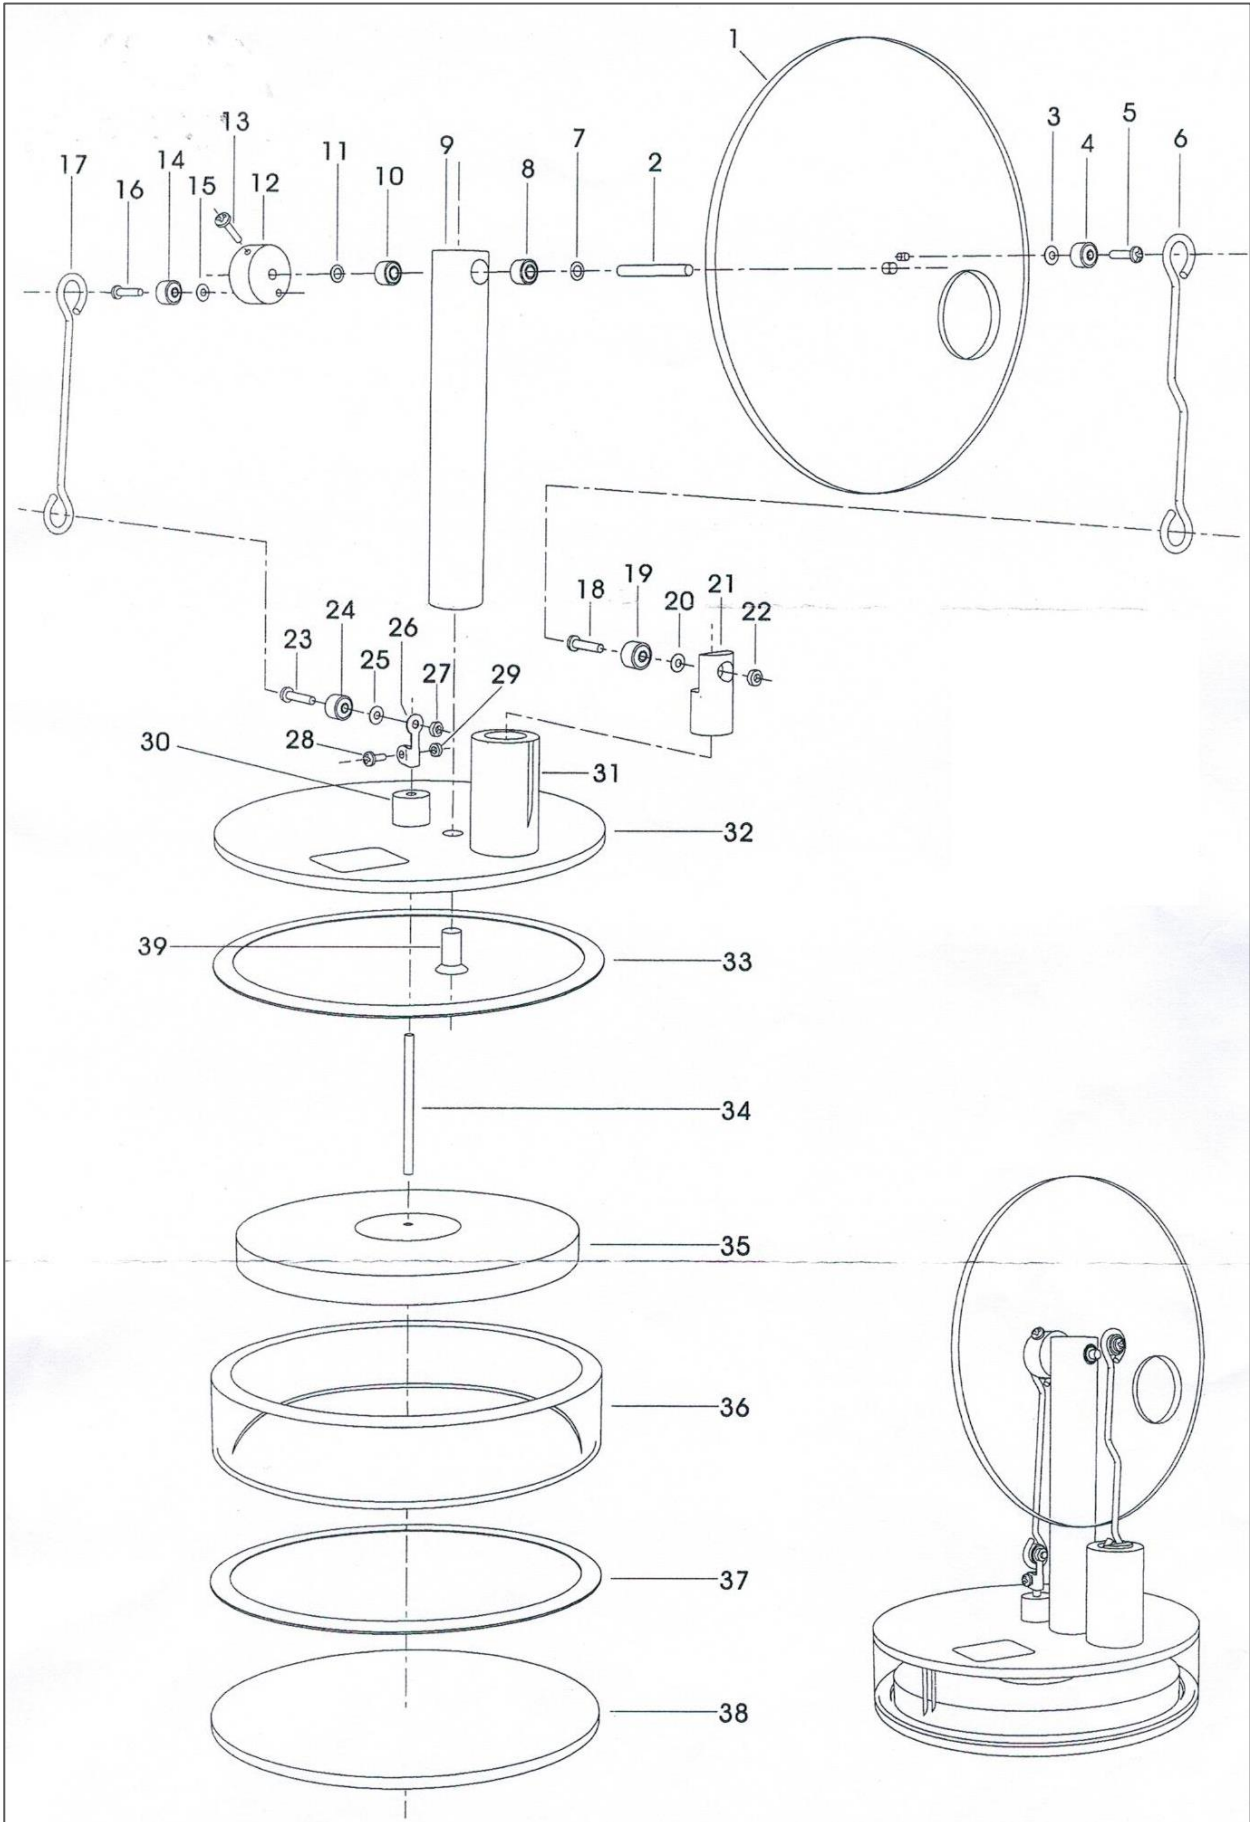

# SE-C3-kit: Acrylic Wheel Coffee Stirling Engine

For Technical advice, please contact:  
[www.rarecreations.co.nz](http://www.rarecreations.co.nz)